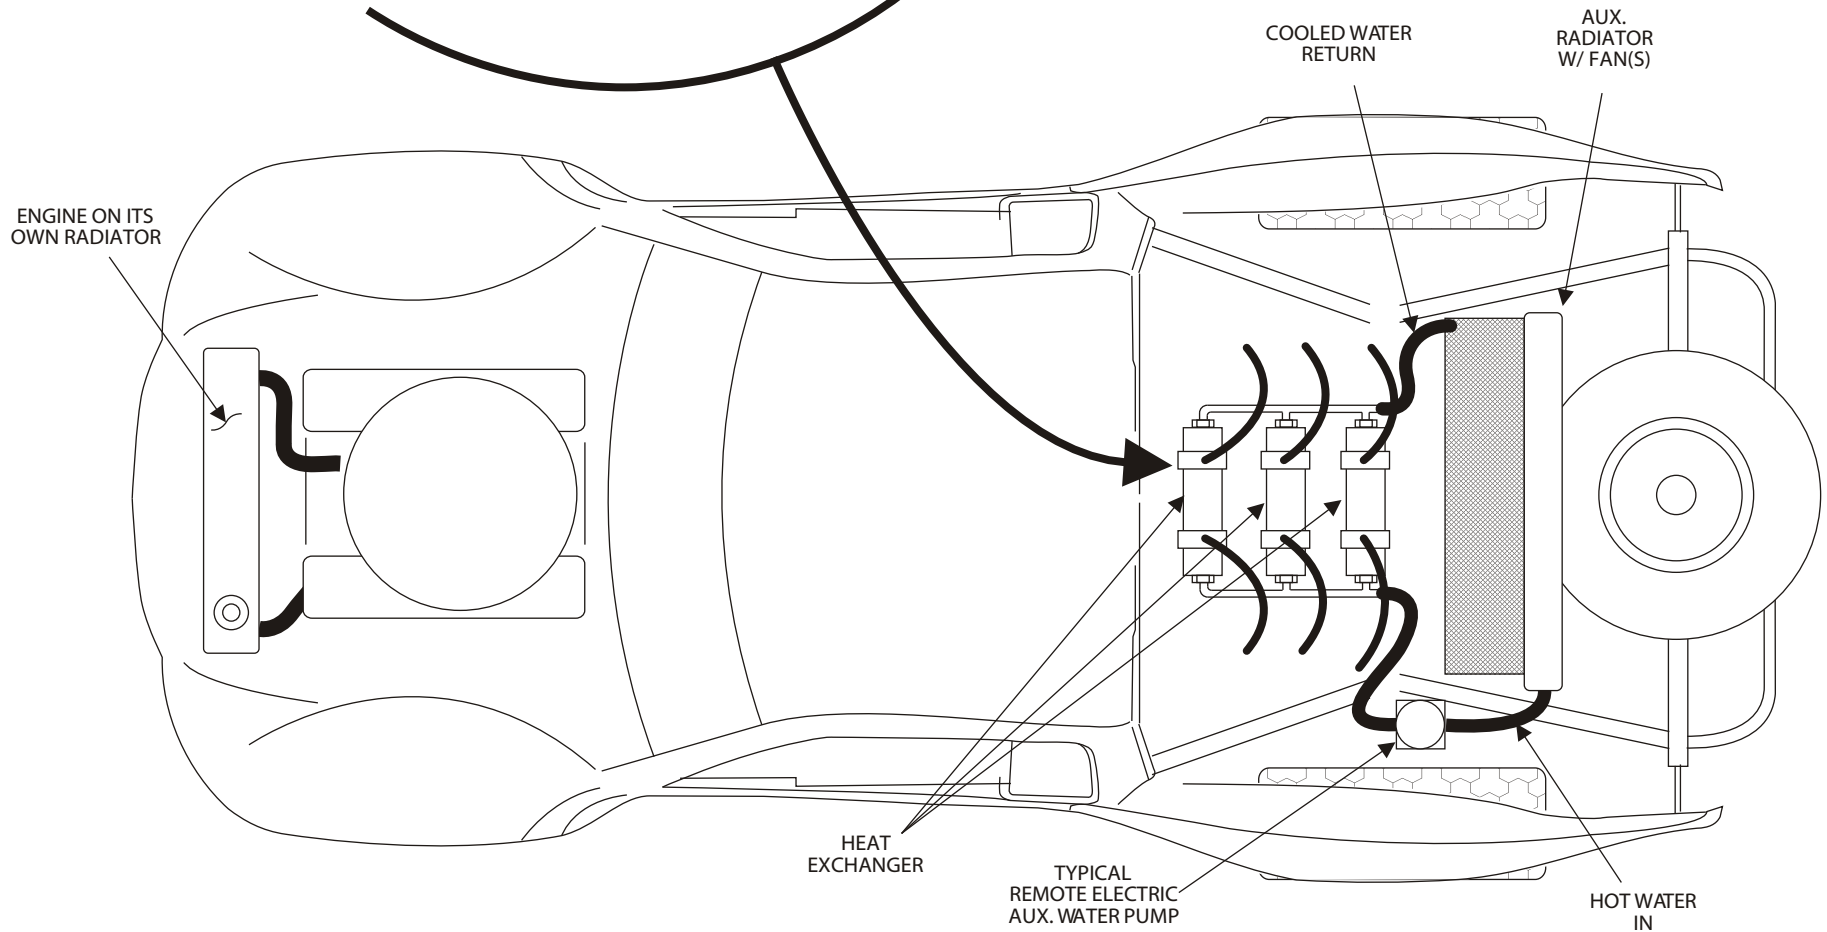

NOTE: OIL FLOW RUNS BACKWARDS TO THE FLOW OF WATER

IF YOU HAVE ANY QUESTIONS ABOUT THE INSTALL CALL HOWE PERFORMANCE (619) 561-7764