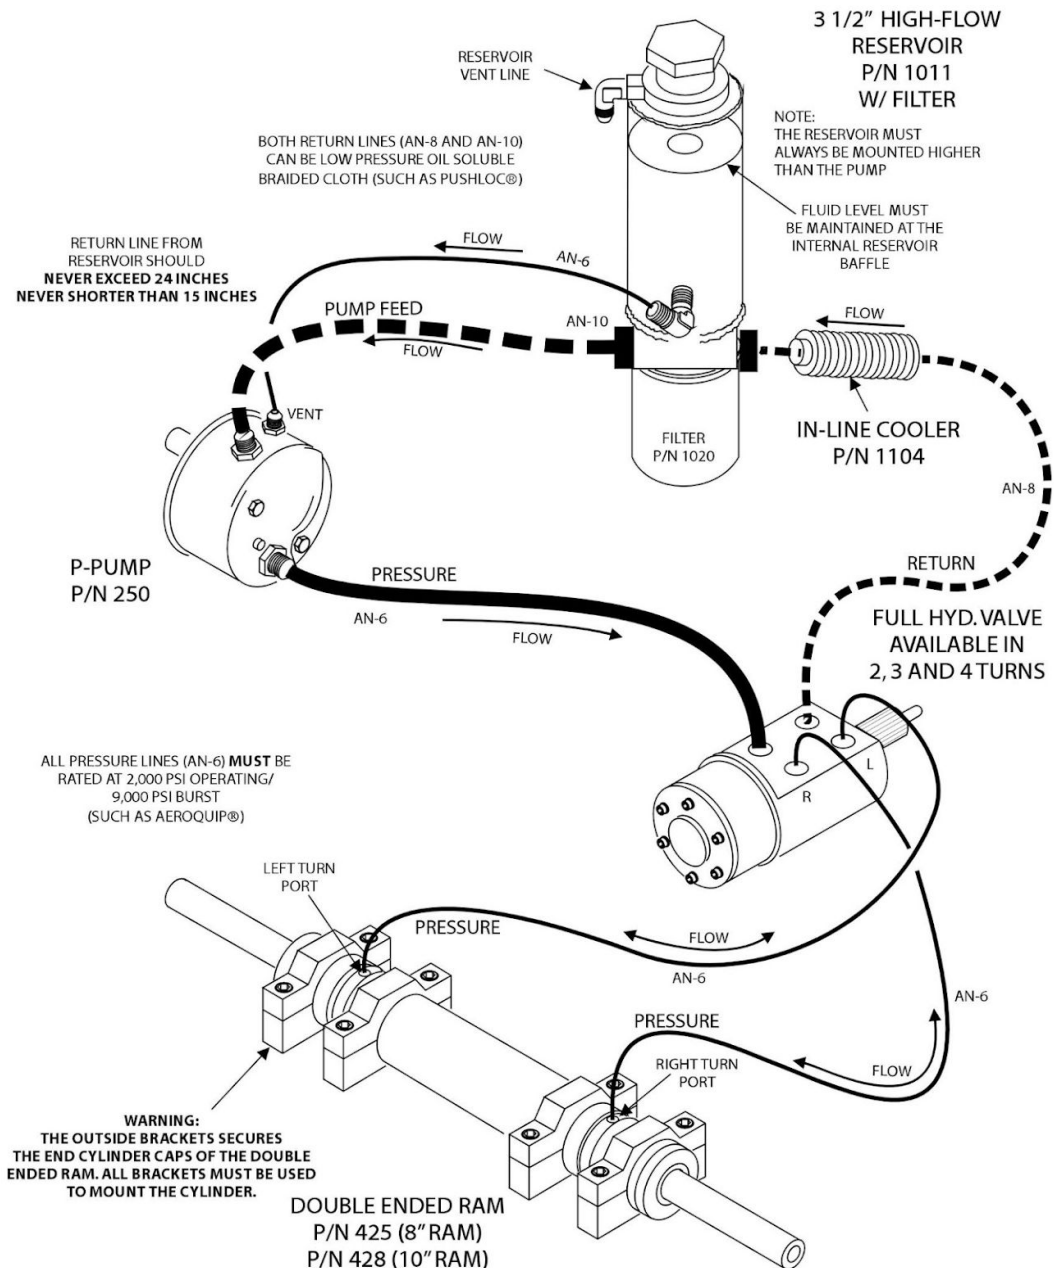

ROCK CRAWLER Full Hydraulic System with P-Pump

Hose installation diagram

POWER STEERING FLUID: Howe Power Steering Fluid PN 1105
(GM AC Delco PN: 19329448 may be substituted if needed)

CAUTION:
DO NOT USE ATF (AUTOMATIC TRANSMISSION FLUID)

NOTE: Hose lengths will vary with each installation, custom hoses must be fabricated.

IF YOU HAVE ANY QUESTIONS ABOUT THE INSTALL CALL HOWE PERFORMANCE (619) 561-7764

HOSE SPECIFICATIONS

- 8 Low Pressure Hose Specs: Hose I.D. .50", Hose O.D. .75", 250 PSI, 300 degrees Fahrenheit
- 10 Low Pressure Hose Specs: Hose I.D. .63", Hose O.D. .91", 250 PSI, 300 degrees Fahrenheit
- 6 High Pressure Hose Specs: Hose I.D. 5/16", Hose O.D. 43/64", 2,250 working PSI, 9,000 Burst PSI, 302 degrees