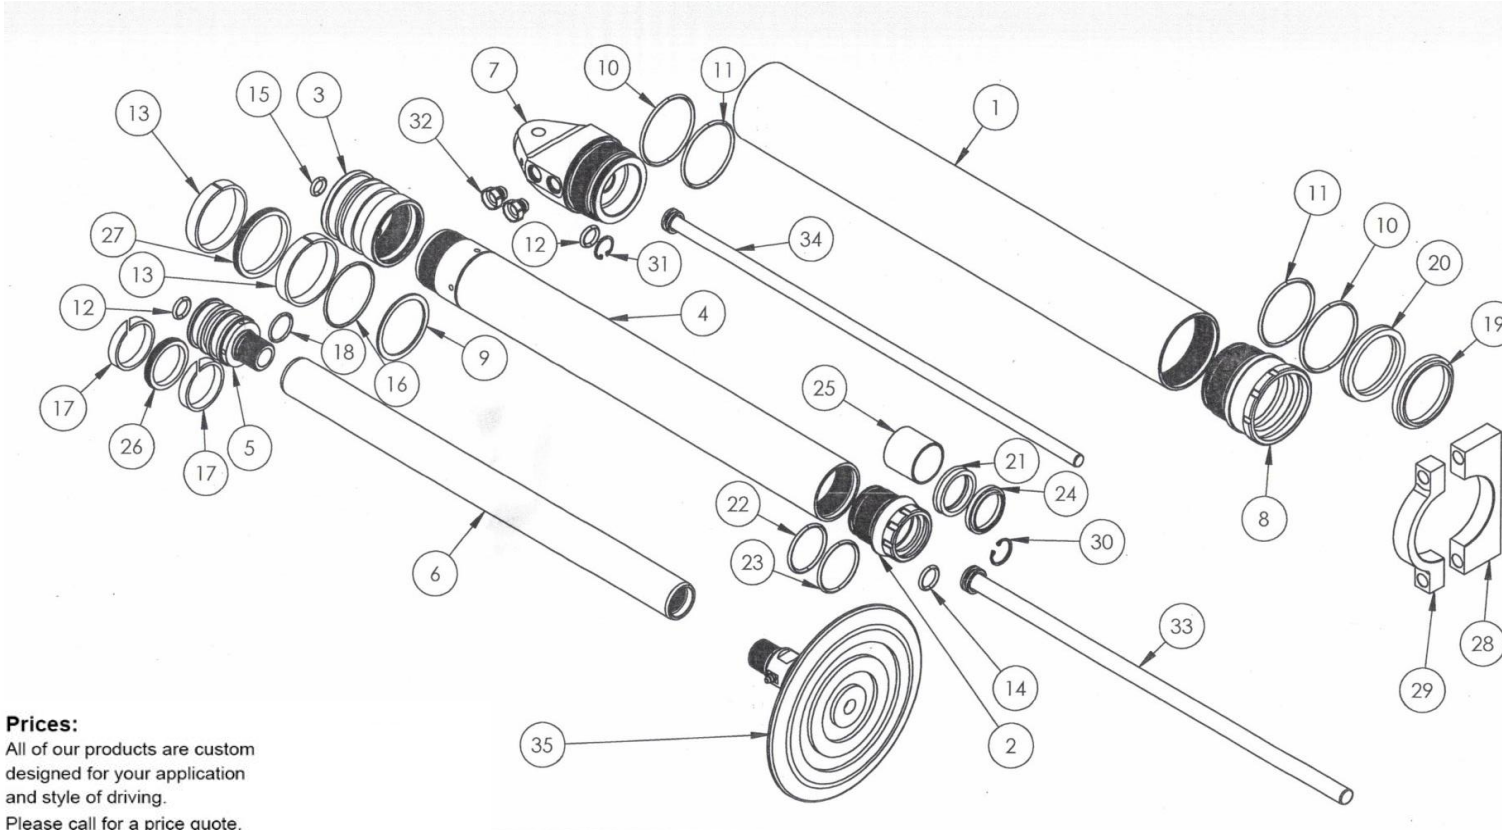

HOWE PERFORMANCE

2 STAGE JACK (NEW FOOT)

P/N 960-1002

Prices:

All of our products are custom designed for your application and style of driving.

Please call for a price quote.

(619) 561-7764

For Off Hwy use only! All sales are final after 90 days. 15% Restock fee on all returns. No returns on custom parts. Copy of invoice must accompany all returned items. Not liable for installs or parts modifications. Seller will not be responsible for any labor time or charges incurred for any reason.

ITEM NO.	DESCRIPTION
1	MAIN CYLINDER
2	SECONDARY SEAL HOUSING
3	PRIMARY PISTON
4	PRIMARY SHAFT
5	SECONDARY SHAFT
6	SECONDARY PISTON
7	TOP CAP
8	PRIMARY SEAL HOUSING
9	RETAINING RING
10	O-RING
11	O-RING
12	O-RING
13	WEAR BAND
14	O-RING
15	O-RING
16	O-RING
17	WEAR BAND
18	O-RING
19	ROD WIPER
20	SEAL
21	SEAL
22	O-RING
23	O-RING
24	ROD WIPER
25	SHAFT BUSHING
26	PISTON SEAL
27	PISTON SEAL
28	RAM CLAMP (BOTTOM)
29	RAM CLAMP (TOP)
30	SNAP RING
31	SNAP RING
32	PLASTIC PLUG/CAP
33	PRIMARY FLUID RETURN TUBE
34	SECONDARY FLUID RETURN TUBE
35	JACK FOOT