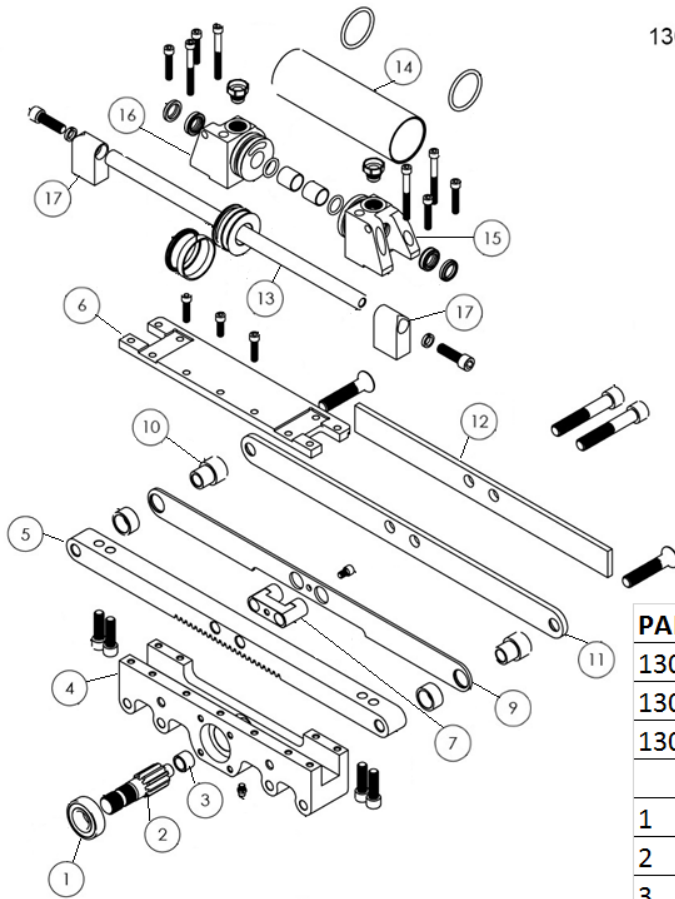

Howe Performance

130 - 2.0 X 4.5 TRAVEL POWER RACK WS 1

Prices:

All of our products are custom designed for your application and style of driving.

Please call for a price quote.
(619) 561-7764

| PART # | DESCRIPTION |
|--------|------------------------------|
| 130L | LABOR |
| 130S | SEAL KIT |
| 130H | HARDWARE KIT |
| 1 | BEARING |
| 2 | PINION GEAR |
| 3 | BUSHING |
| 4 | HOUSING |
| 5 | RACK SHAFT |
| 6 | TOP PLATE |
| 7 | CENTER BLOCK |
| 9 | DUST COVER |
| 10 | OUTER SPACER |
| 11 | LONG SLIDER BAR |
| 12 | SHORT SLIDER BAR |
| 13 | RAM SHAFT W/ PISTON |
| 14 | RAM TUBE |
| 15 | END CAP RIGHT - RAM ASSEMBLY |
| 16 | END CAP LEFT - RAM ASSEMBLY |
| 17 | END BLOCK (STEEL) |
| 18 | PINION COVER PLATE |