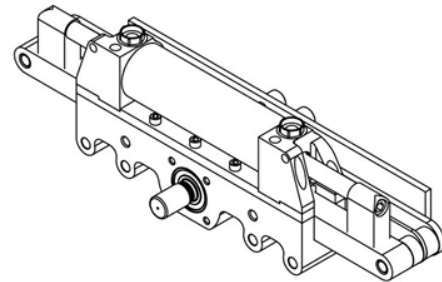

Howe Performance

130 - 2.0 X 4.5 TRAVEL POWER RACK WS 1

Prices:

All of our products are custom designed for your application and style of driving.

Please call for a price quote.
(619) 561-7764

| PART # | DESCRIPTION |
|--------|------------------------------|
| 130L | LABOR |
| 130S | SEAL KIT |
| 130H | HARDWARE KIT |
| 1 | BEARING |
| 2 | PINION GEAR |
| 3 | BUSHING |
| 4 | HOUSING |
| 5 | RACK SHAFT |
| 6 | TOP PLATE |
| 7 | CENTER BLOCK |
| 9 | DUST COVER |
| 10 | OUTER SPACER |
| 11 | LONG SLIDER BAR |
| 12 | SHORT SLIDER BAR |
| 13 | RAM SHAFT W/ PISTON |
| 14 | RAM TUBE |
| 15 | END CAP RIGHT - RAM ASSEMBLY |
| 16 | END CAP LEFT - RAM ASSEMBLY |
| 17 | END BLOCK (STEEL) |
| 18 | PINION COVER PLATE |