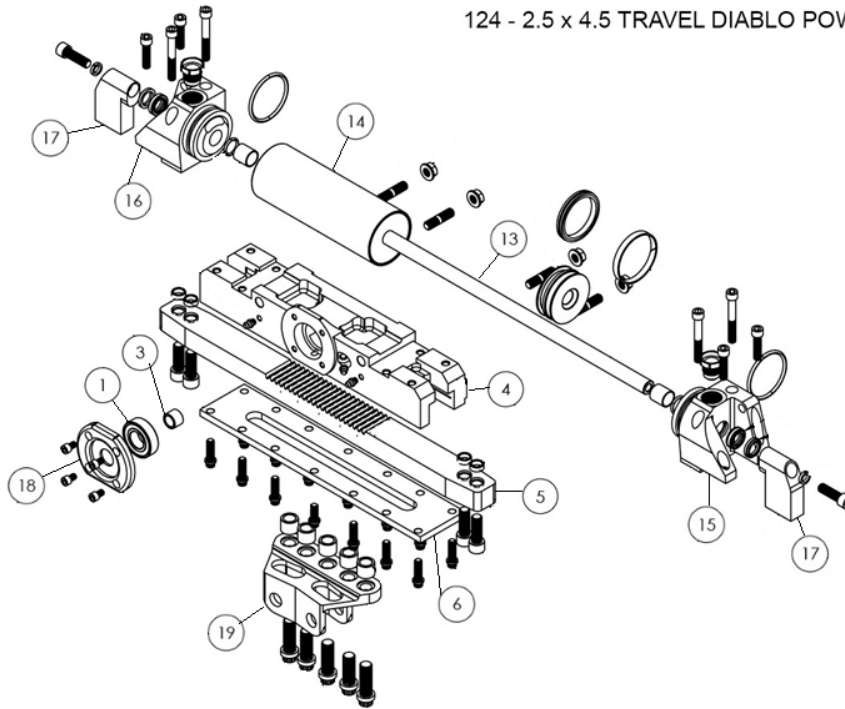

Howe Performance

124 - 2.5 x 4.5 TRAVEL DIABLO POWER RACK 1.5 to 1

Prices:

All of our products are custom designed for your application and style of driving. Please call for a price quote. (619) 561-7764

PART #	DESCRIPTION
124L	LABOR
124S	SEAL KIT
124H	HARDWARE KIT
1	BEARING
2	PINION GEAR
3	BUSHING
4	HOUSING
5	RACK SHAFT
6	TOP PLATE
13	RAM SHAFT W/ PISTON
14	RAM TUBE
15	END CAP RIGHT - RAM ASSEMBLY
16	END CAP LEFT - RAM ASSEMBLY
17	END BLOCK (STEEL)
18	PINION COVER PLATE
19	HEIM MOUNT