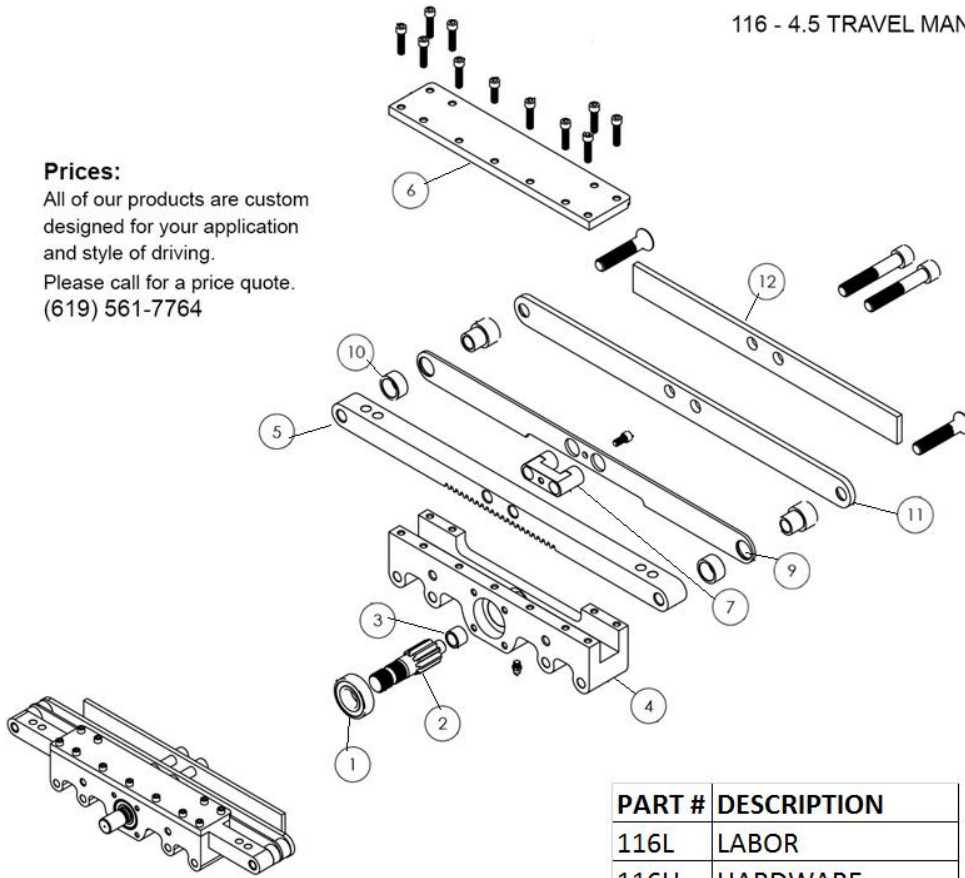

Howe Performance

116 - 4.5 TRAVEL MANUAL RACK WS

Prices:

All of our products are custom designed for your application and style of driving.

Please call for a price quote.
(619) 561-7764

PART #	DESCRIPTION
116L	LABOR
116H	HARDWARE
1	BEARING
2	PINION GEAR
3	BUSHING
4	HOUSING
5	RACK SHAFT
6	TOP PLATE
7	CENTER BLOCK
9	DUST COVER
10	OUTER SPACER
11	LONG SLIDER BAR
12	SHORT SLIDER BAR