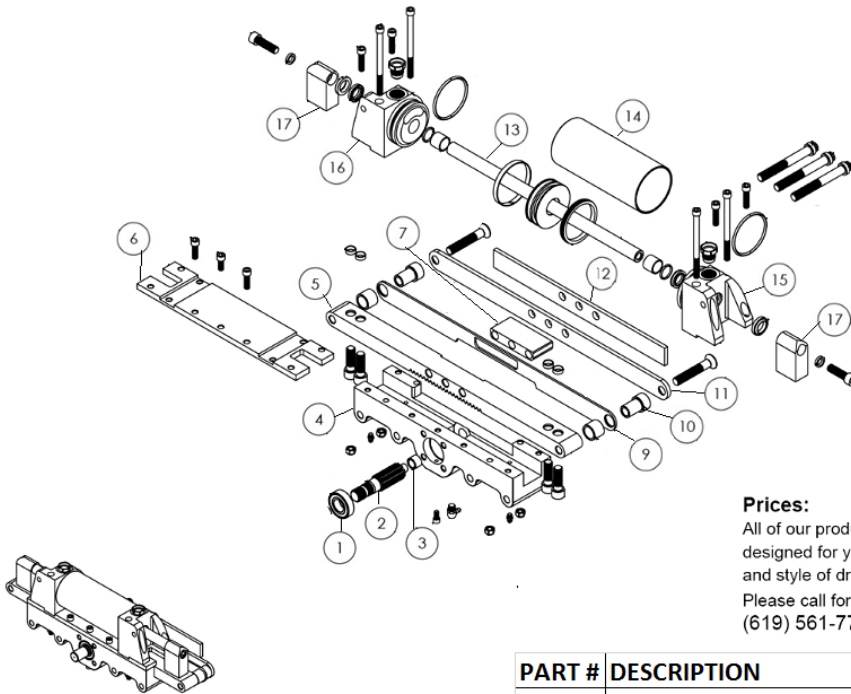

Howe Performance

103 - 3.0 X 4.5 TRAVEL POWER RACK WS 1.5 TO 1

Prices:

All of our products are custom designed for your application and style of driving. Please call for a price quote. (619) 561-7764

For Off Hwy use only! All sales are final after 90 days. 15% Restock fee on all returns. No returns on custom parts. Copy of invoice must accompany all returned items. Not liable for installs or parts modifications. Seller will not be responsible for any labor time or charges incurred for any reason.

PART #	DESCRIPTION
103L	LABOR
103S	SEAL KIT
103H	HARDWARE KIT
1	BEARING
2	PINION GEAR
3	BUSHING
4	HOUSING
5	RACK SHAFT
6	TOP PLATE
7	CENTER BLOCK
9	DUST COVER
10	OUTER SPACER
11	LONG SLIDER BAR
12	SHORT SLIDER BAR
13	RAM SHAFT W/ PISTON
14	RAM TUBE
15	END CAP RIGHT - RAM ASSEMBLY
16	END CAP LEFT - RAM ASSEMBLY
17	END BLOCK (STEEL)
18	PINION COVER PLATE