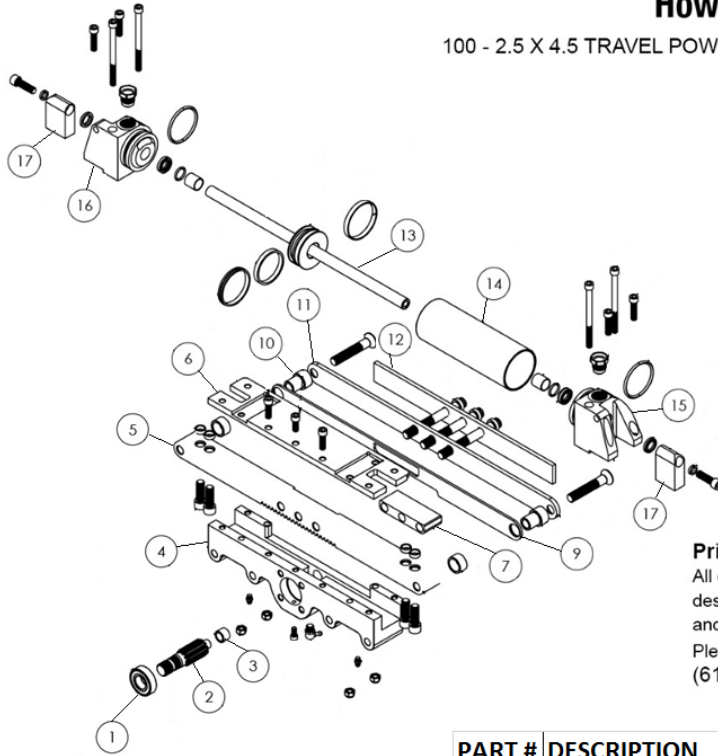

## Howe Performance

100 - 2.5 X 4.5 TRAVEL POWER RACK WS 1.5 TO 1

**Prices:**

All of our products are custom designed for your application and style of driving.

Please call for a price quote.  
(619) 561-7764

PART #	DESCRIPTION
100L	LABOR
100S	SEAL KIT
100H	HARDWARE KIT
1	BEARING
2	PINION GEAR
3	BUSHING
4	HOUSING
5	RACK SHAFT
6	TOP PLATE
7	CENTER BLOCK
9	DUST COVER
10	OUTER SPACER
11	LONG SLIDER BAR
12	SHORT SLIDER BAR
13	RAM SHAFT W/ PISTON
14	RAM TUBE
15	END CAP RIGHT - RAM ASSEMBLY
16	END CAP LEFT - RAM ASSEMBLY
17	END BLOCK (STEEL)
18	PINION COVER PLATE