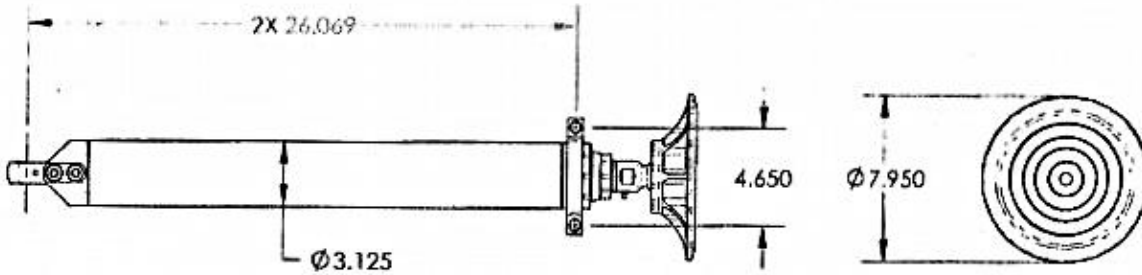

# 36" TWO STAGE JACK DIMENSIONS

PART # 960-1002