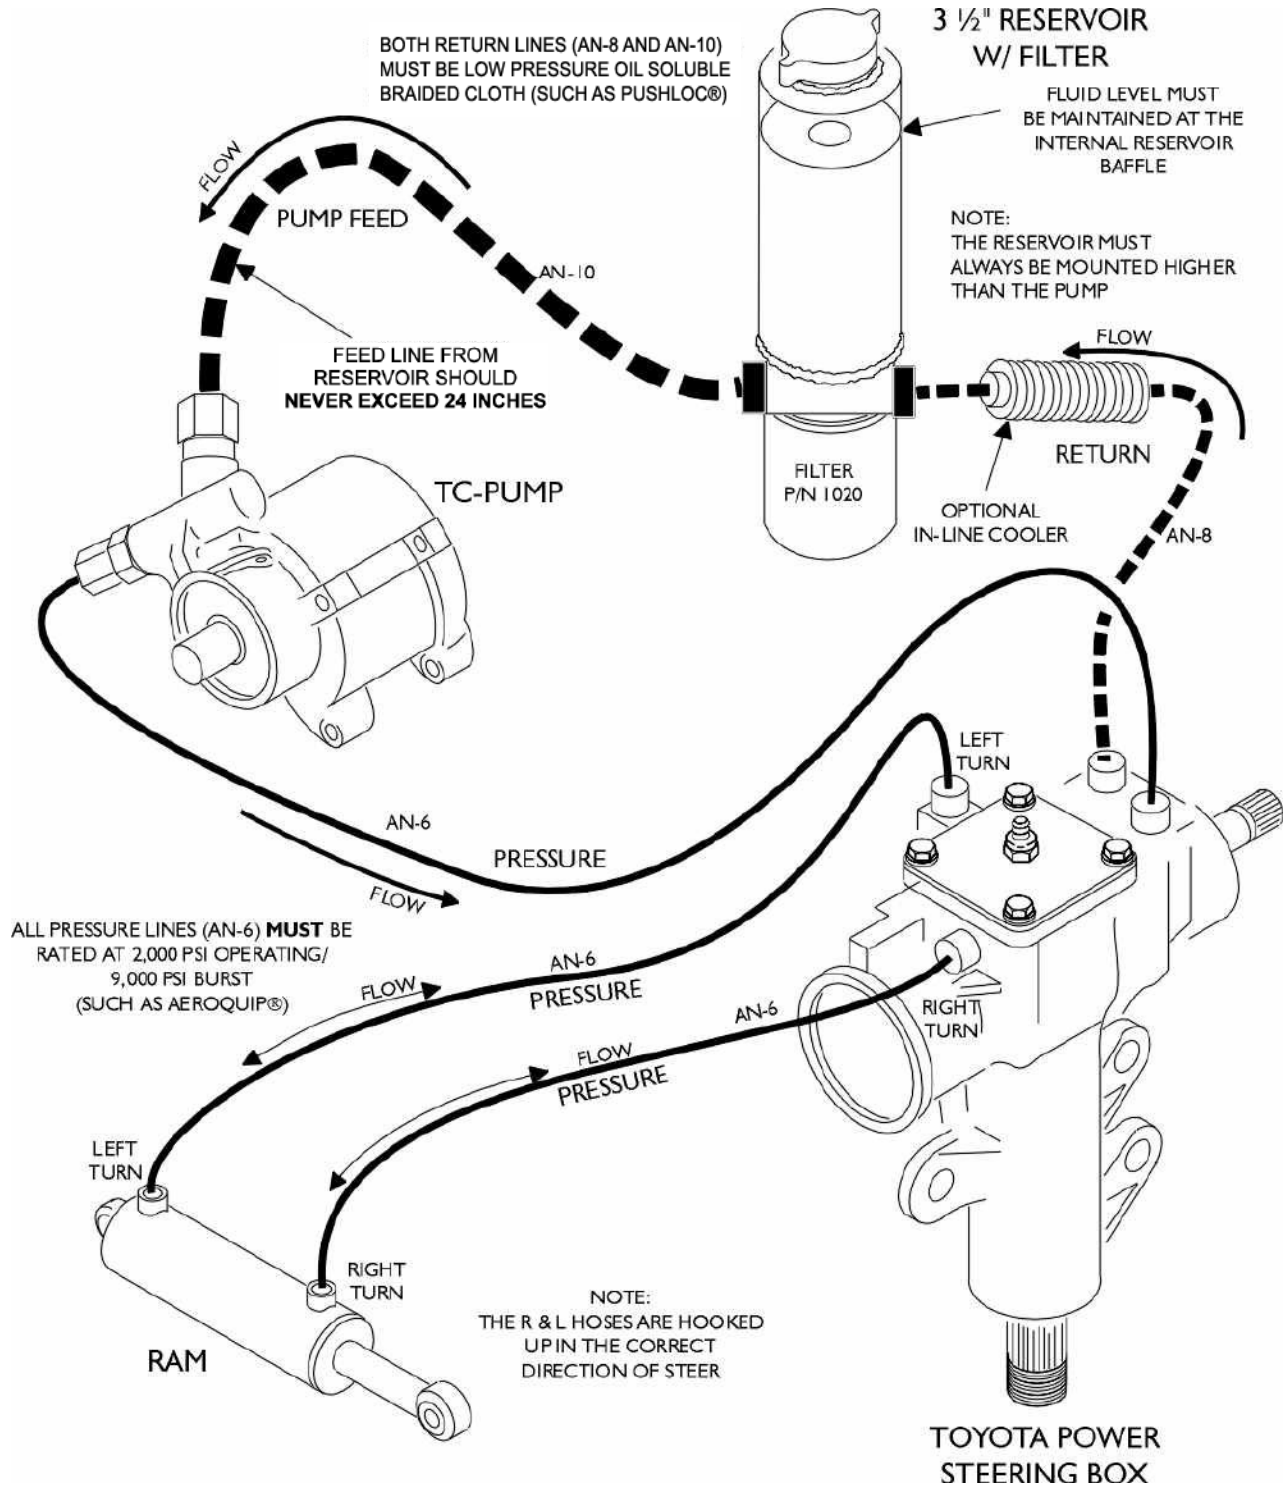

TOYOTA POWER STEERING AND RAM

Hose installation diagram

POWER STEERING FLUID: Howe Power Steering Fluid PN 1105
(GM Mr. Goodwrench® PN: 89020661 may be substituted if needed)

CAUTION:
DO NOT USE ATF (AUTOMATIC TRANSMISSION FLUID)

NOTE: Hose lengths will vary with each installation, custom hoses must be fabricated.
Hose Kit P/N 950 available separately.

IF YOU HAVE ANY QUESTIONS ABOUT THE INSTALL CALL HOWE PERFORMANCE (619) 561-7764