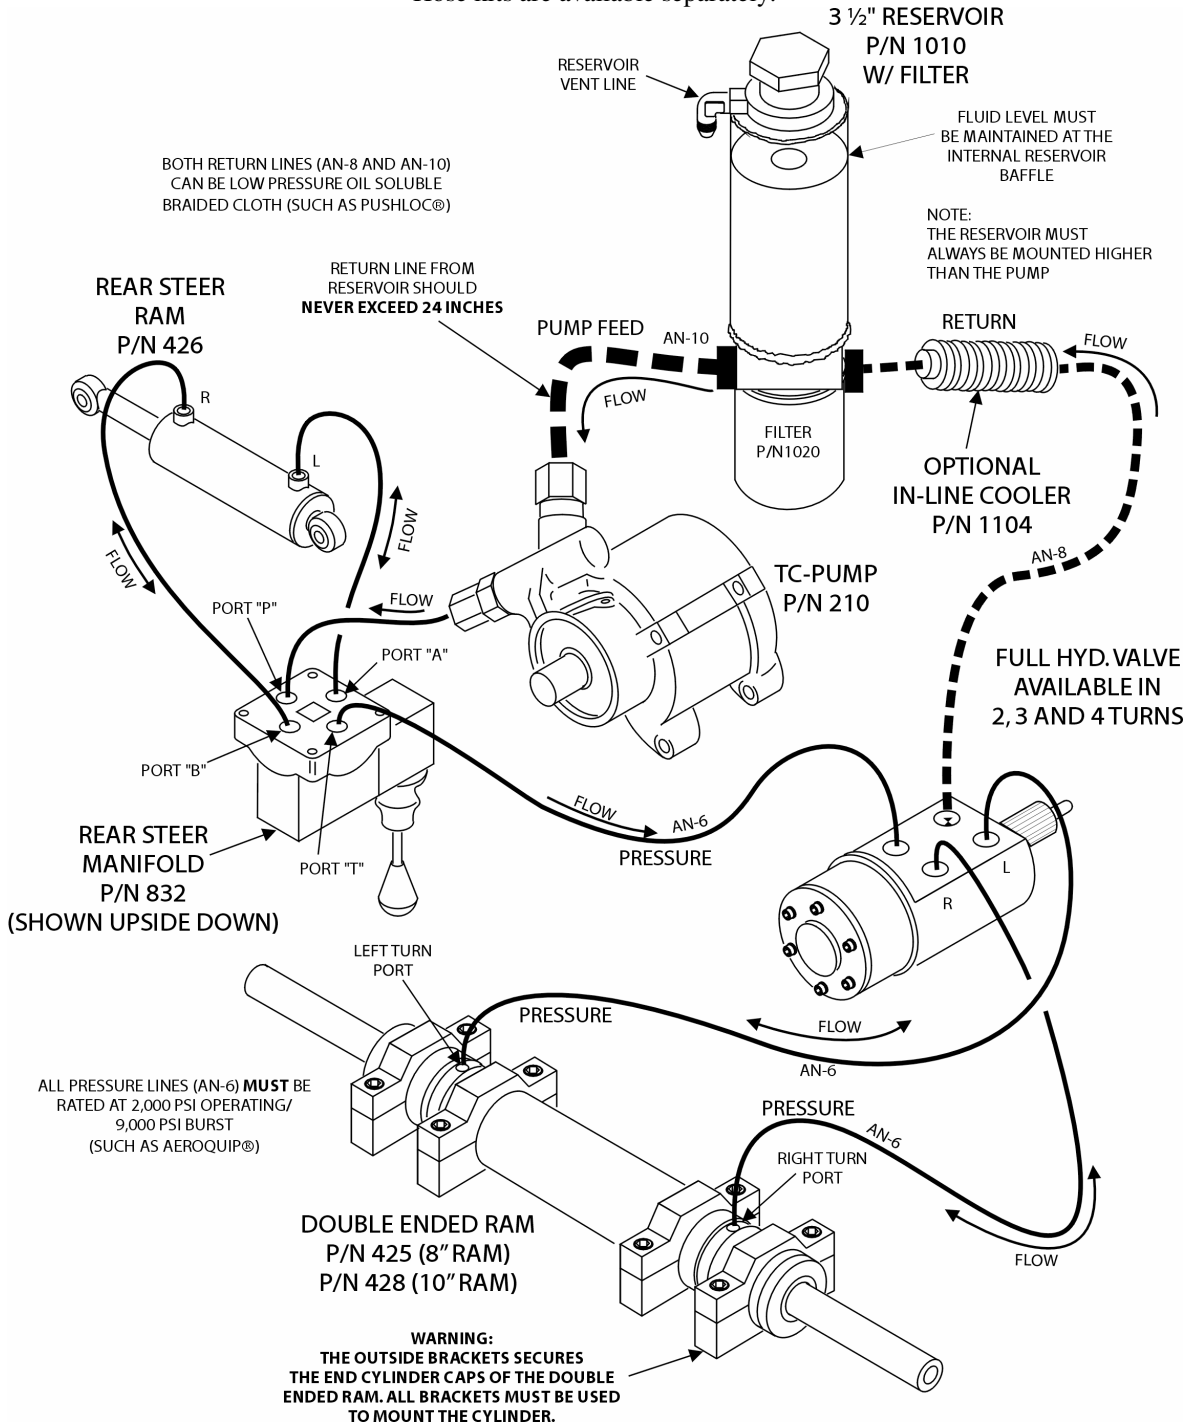

ROCK CRAWLER Full Hydraulic System w/ Rear Steer

Hose installation diagram

POWER STEERING FLUID: Howe Power Steering Fluid PN 1105
(GM AC Delco PN: 89021182 may be substituted if needed)

CAUTION:
DO NOT USE ATF (AUTOMATIC TRANSMISSION FLUID)

NOTE: Hose lengths will vary with each installation, custom hoses must be fabricated.
Hose kits are available separately.

IF YOU HAVE ANY QUESTIONS ABOUT THE INSTALL CALL HOWE PERFORMANCE (619) 561-7764