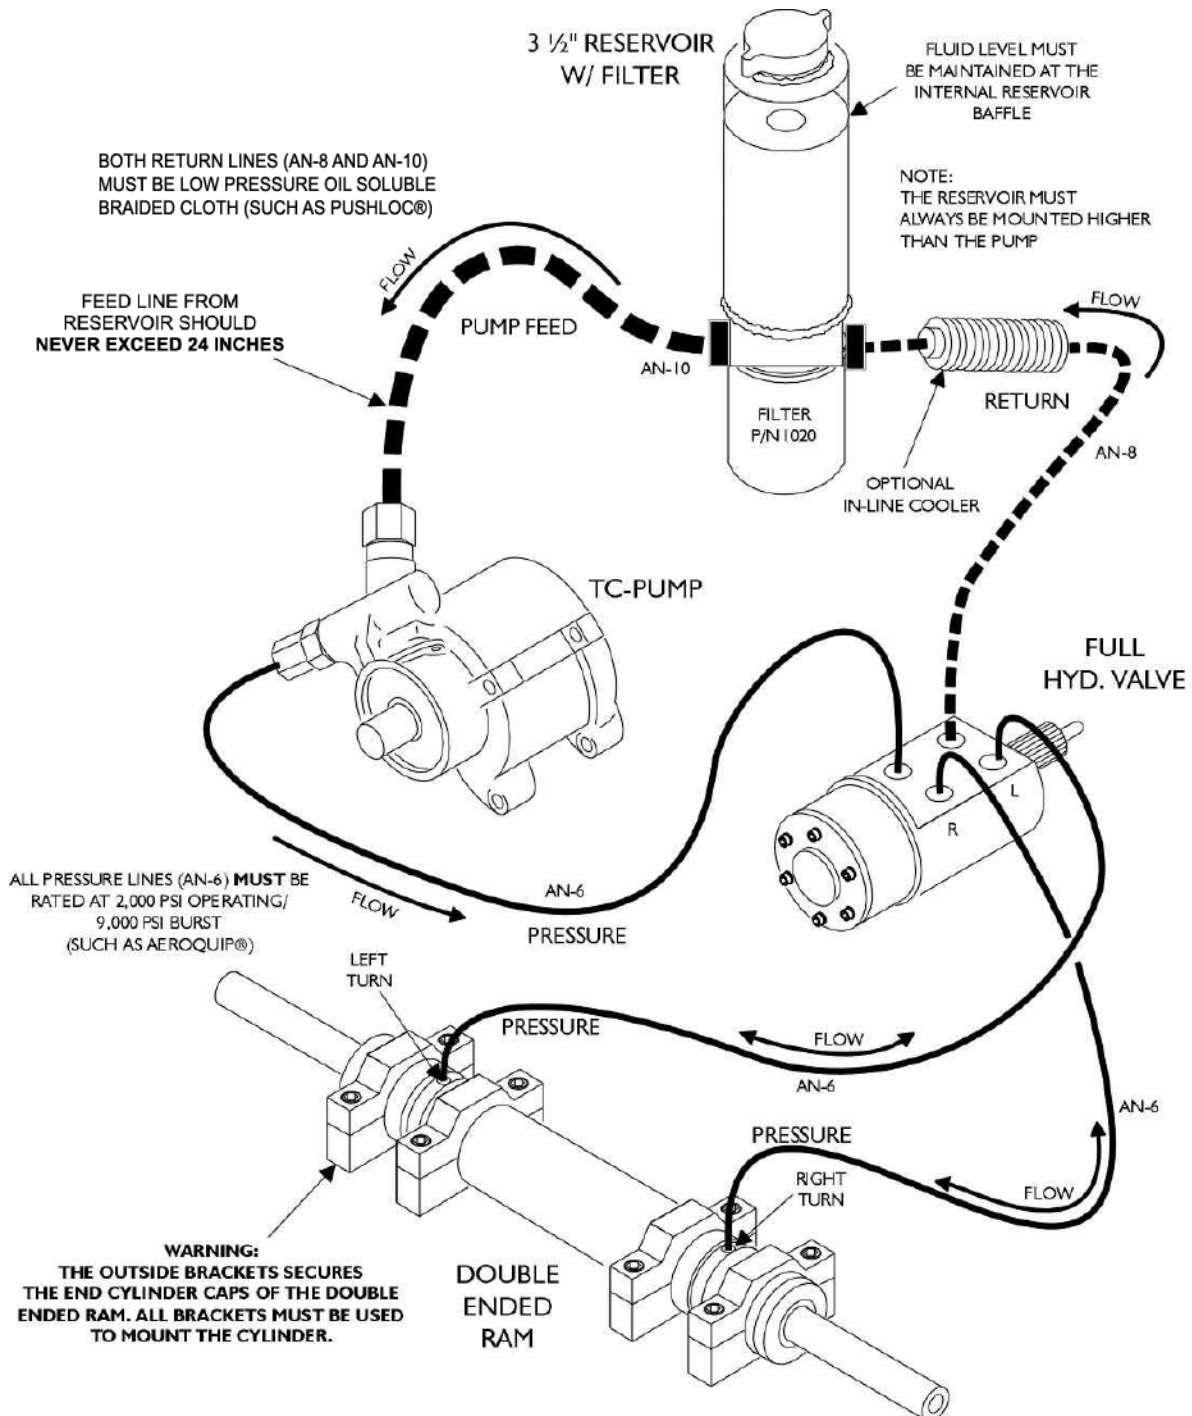

ROCK CRAWLER FULL HYDRAULIC SYSTEM

Hose installation diagram

POWER STEERING FLUID: Howe Power Steering Fluid PN 1105
(GM Mr. Goodwrench® PN: 89020661 may be substituted if needed)

CAUTION:
DO NOT USE ATF (AUTOMATIC TRANSMISSION FLUID)

NOTE: Hose lengths will vary with each installation, custom hoses must be fabricated.
Hose Kit P/N 950 available separately.

IF YOU HAVE ANY QUESTIONS ABOUT THE INSTALL CALL HOWE PERFORMANCE (619) 561-7764