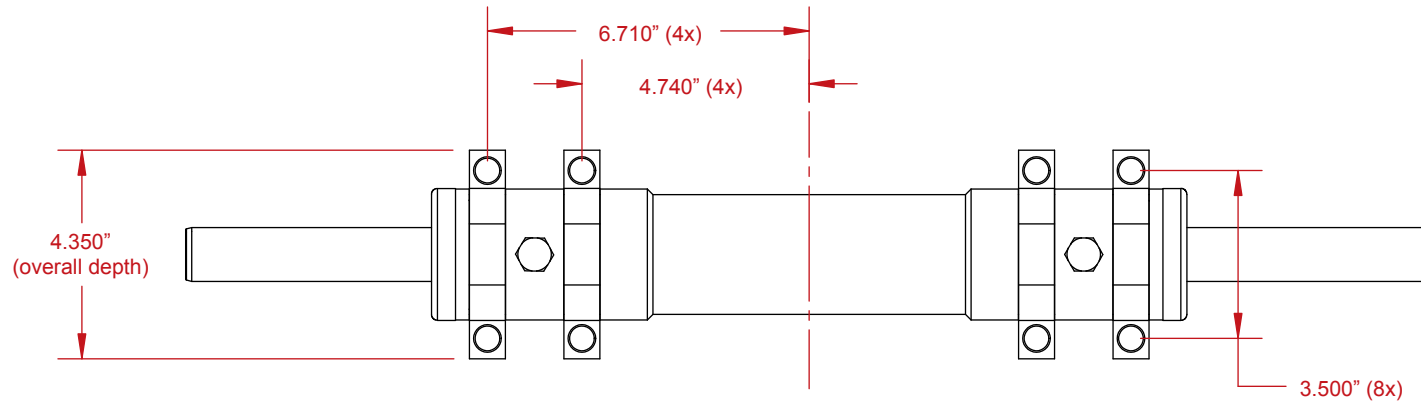

2.25" Dia. x 10" Travel - Double Ended Ram (Part #428)

For Technical Assistance Call:
(619) 561-7764
www.howepower.com
12476 Julian Ave.
Lakeside, CA 92040