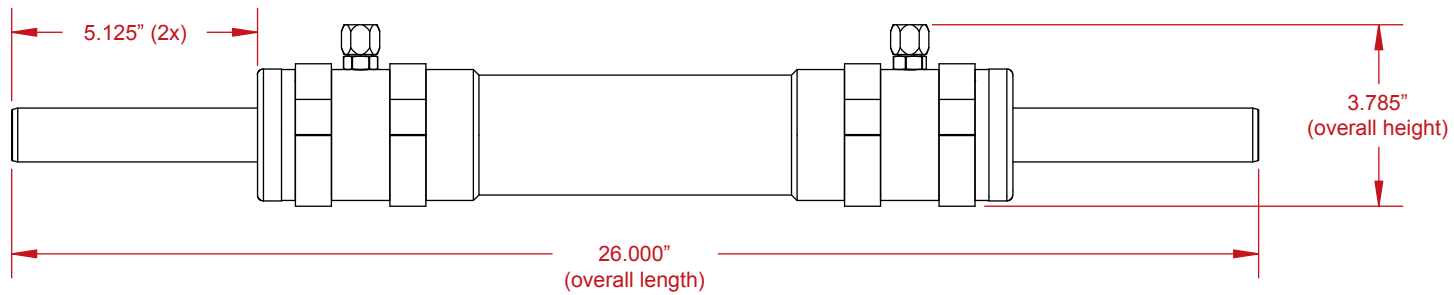

2.25" Dia. x 10" Travel - Double Ended Ram (Part #428)

For Technical Assistance Call:
(619) 561-7764
www.howepower.com
12476 Julian Ave.
Lakeside, CA 92040