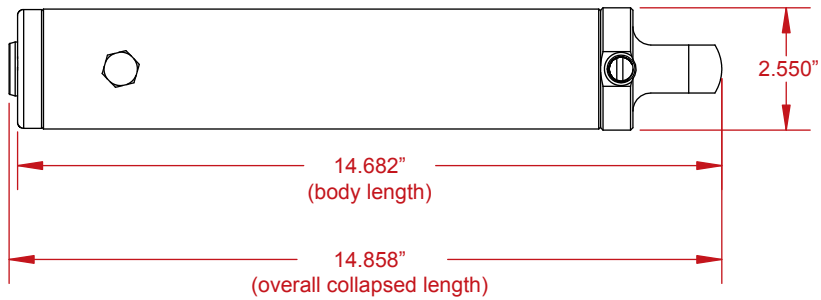

2.25" Dia. x 8" Travel - Single Ended Ram (Part #426)

For Technical Assistance Call:
(619) 561-7764
www.howepowerperformance.com
12476 Julian Ave.
Lakeside, CA 92040