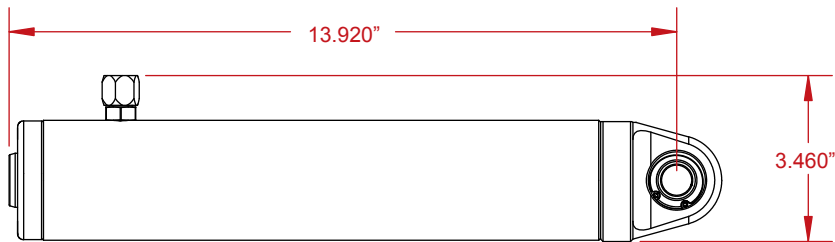

2.25" Dia. x 8" Travel - Single Ended Ram (Part #426)

For Technical Assistance Call:
(619) 561-7764
www.howepowerperformance.com
12476 Julian Ave.
Lakeside, CA 92040