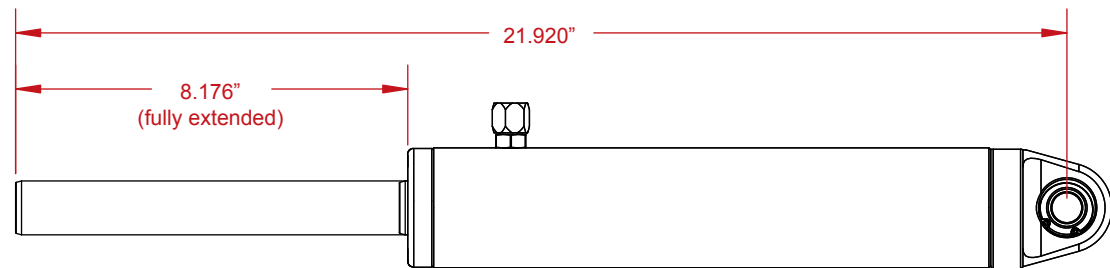

2.25" Dia. x 8" Travel - Single Ended Ram (Part #426)

For Technical Assistance Call:
(619) 561-7764
www.howepowerperformance.com
12476 Julian Ave.
Lakeside, CA 92040