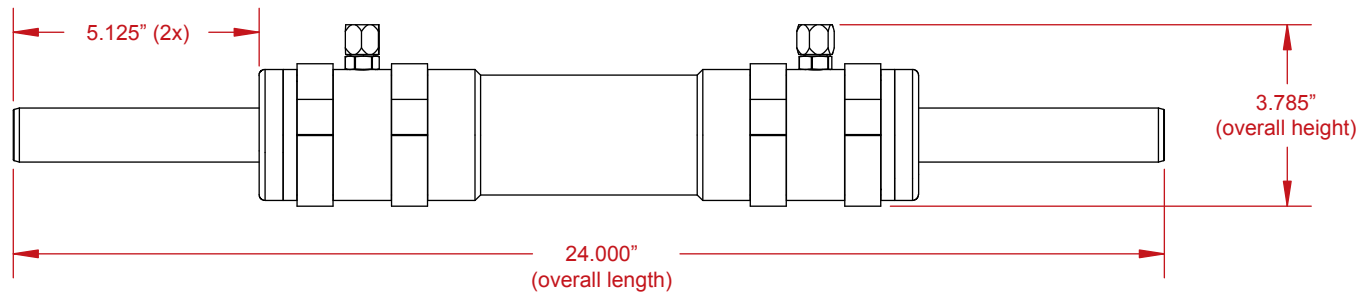

2.25" Dia. x 8" Travel - Double Ended Ram (Part #425)

For Technical Assistance Call:
(619) 561-7764
www.howepower.com
12476 Julian Ave.
Lakeside, CA 92040