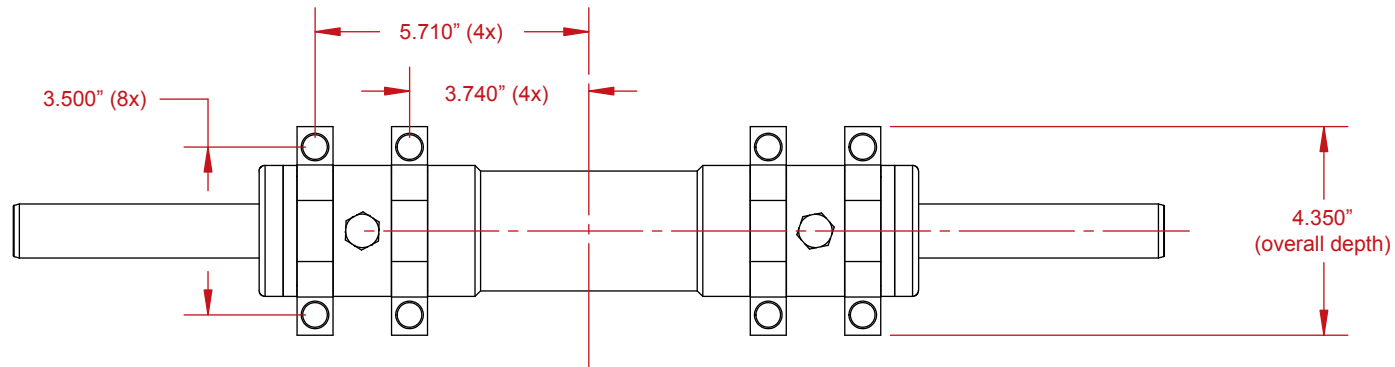

2.25" Dia. x 8" Travel - Double Ended Ram (Part #425)

For Technical Assistance Call:
(619) 561-7764
www.howepower.com
12476 Julian Ave.
Lakeside, CA 92040