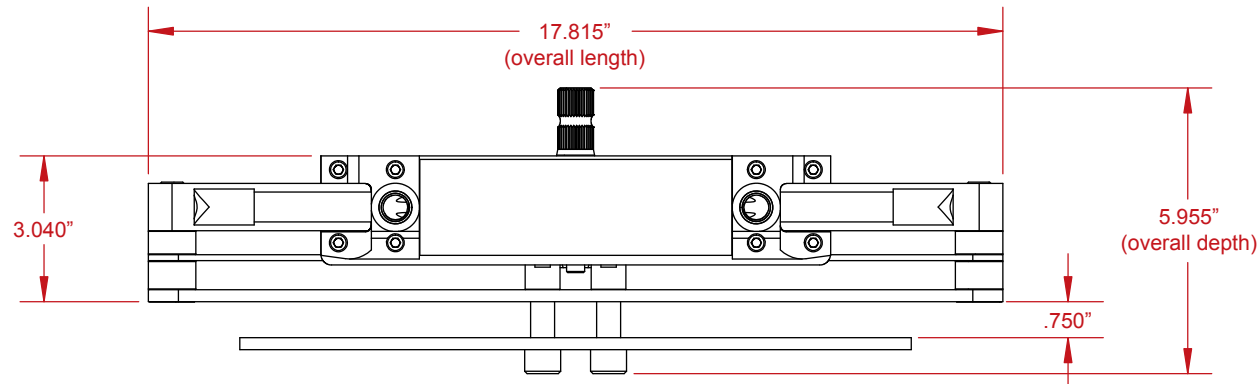

2.0" Power Rack Wide Spread (Part #130) - 1.5:1 Ratio

For Technical Assistance Call:
(619) 561-7764
www.howepower.com
12476 Julian Ave.
Lakeside, CA 92040