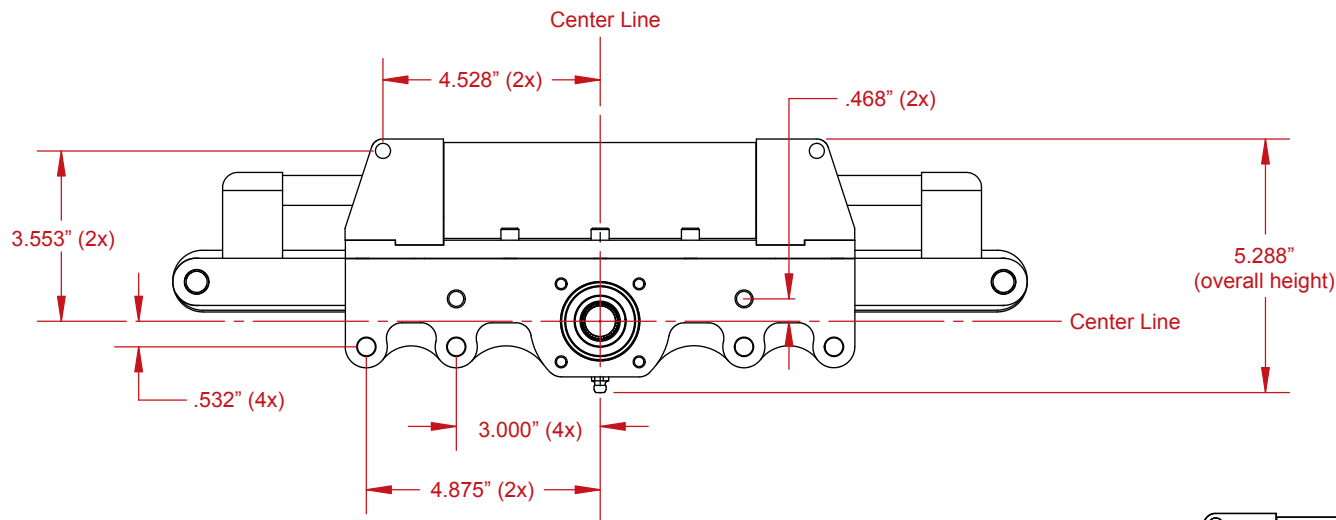

2.0" Power Rack Wide Spread (Part #130) - 1.5:1 Ratio

For Technical Assistance Call:
(619) 561-7764
www.howepower.com
12476 Julian Ave.
Lakeside, CA 92040