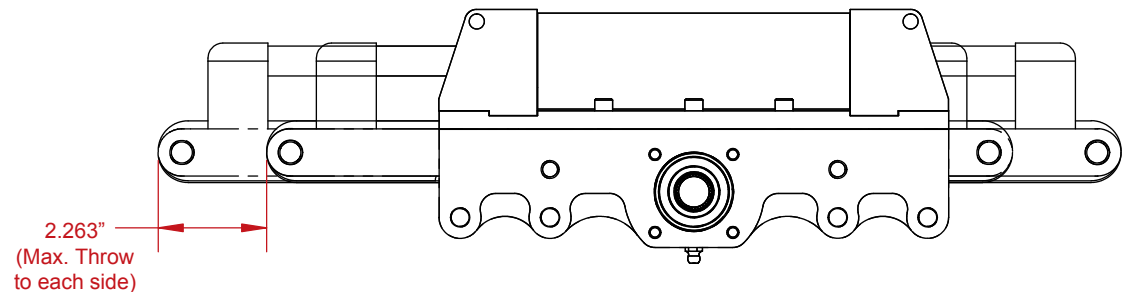

2.0" Power Rack Wide Spread (Part #130) - 1.5:1 Ratio

For Technical Assistance Call:
(619) 561-7764
www.howepower.com
12476 Julian Ave.
Lakeside, CA 92040