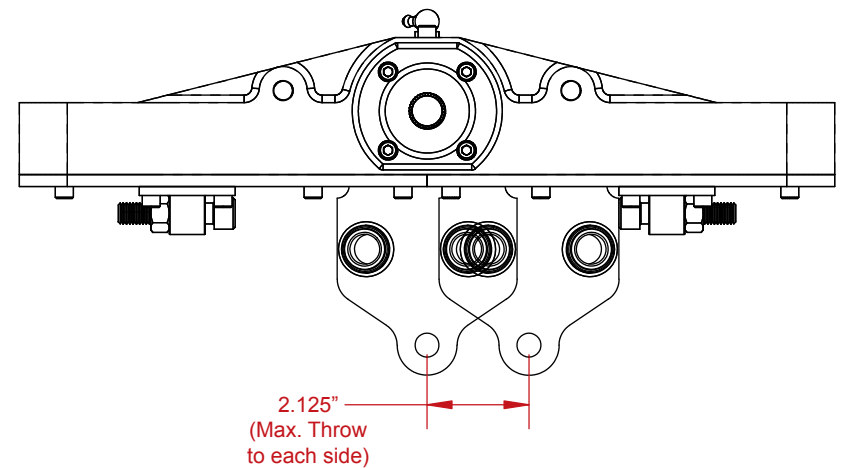

Diablo Manual Rack (Part #120) - 1.5:1 Ratio

For Technical Assistance Call:
(619) 561-7764
www.howepower.com
12476 Julian Ave.
Lakeside, CA 92040