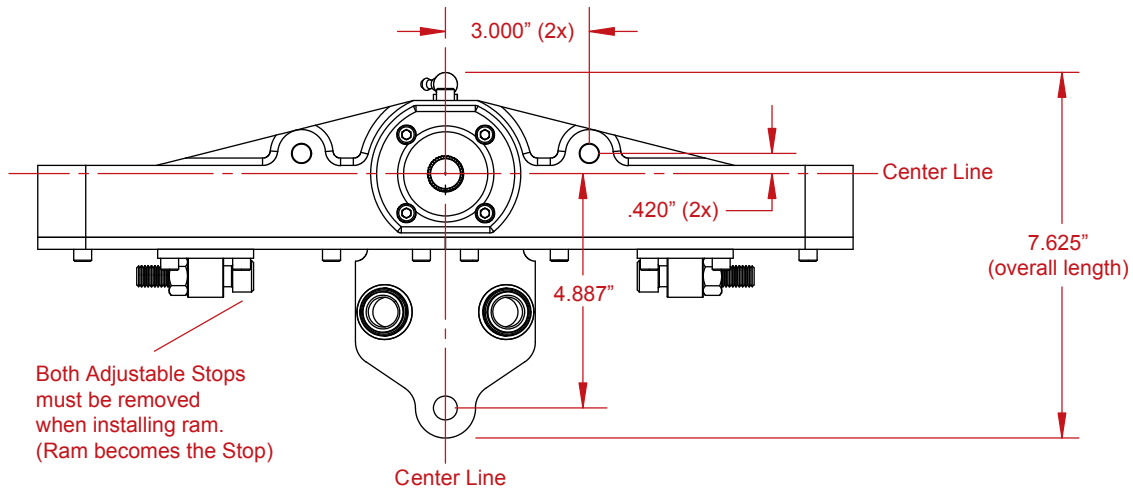

Diablo Manual Rack (Part #120) - 1.5:1 Ratio

For Technical Assistance Call:
(619) 561-7764
www.howepower.com
12476 Julian Ave.
Lakeside, CA 92040