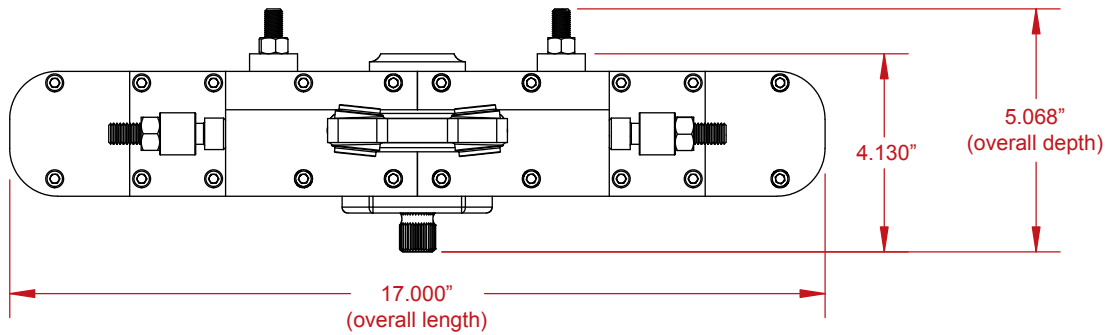

Diablo Manual Rack (Part #120) - 1.5:1 Ratio

For Technical Assistance Call:
(619) 561-7764
www.howepower.com
12476 Julian Ave.
Lakeside, CA 92040