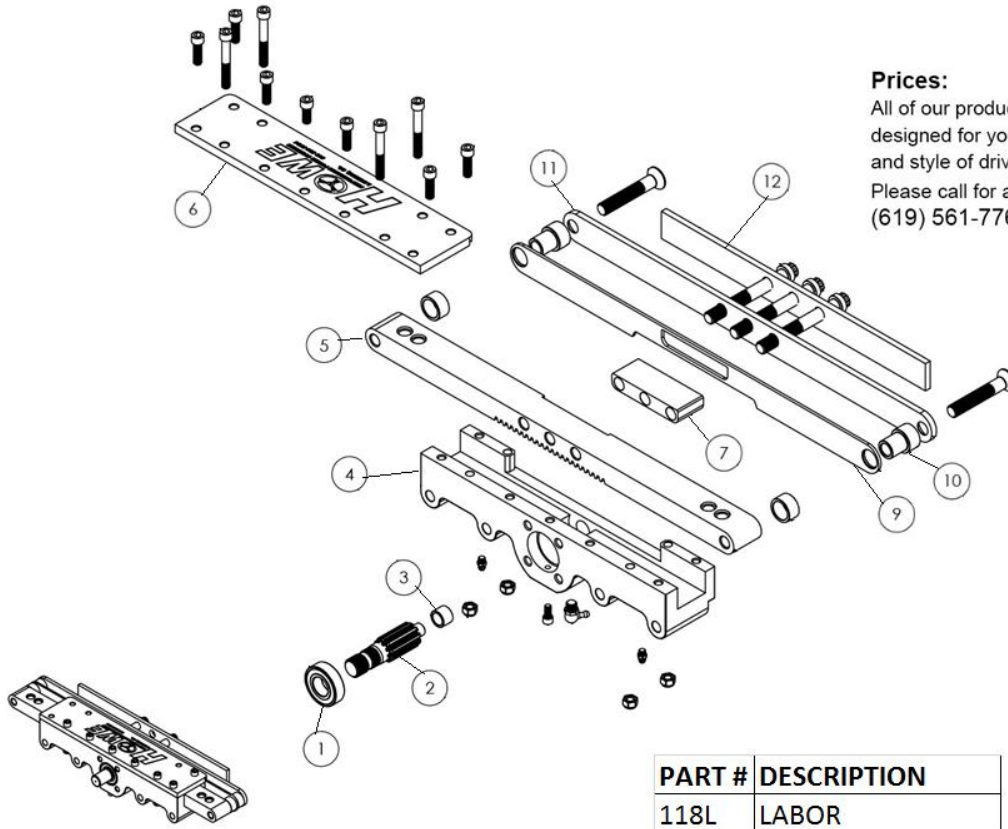

Howe Performance

118 - 4.5 TRAVEL MANUAL RACK WS 1.5 TO 1 WO 2

Prices:

All of our products are custom designed for your application and style of driving. Please call for a price quote. (619) 561-7764

For Off Hwy use only! All sales are final after 90 days. 15% Restock fee on all returns. No returns on custom parts. Copy of invoice must accompany all returned items. Not liable for installs or parts modifications. Seller will not be responsible for any labor time or charges incurred for any reason.

PART #	DESCRIPTION
118L	LABOR
118H	HARDWARE
1	BEARING
2	PINION GEAR
3	BUSHING
4	HOUSING
5	RACK SHAFT
6	TOP PLATE
7	CENTER BLOCK
9	DUST COVER
10	OUTER SPACER
11	LONG SLIDER BAR
12	SHORT SLIDER BAR