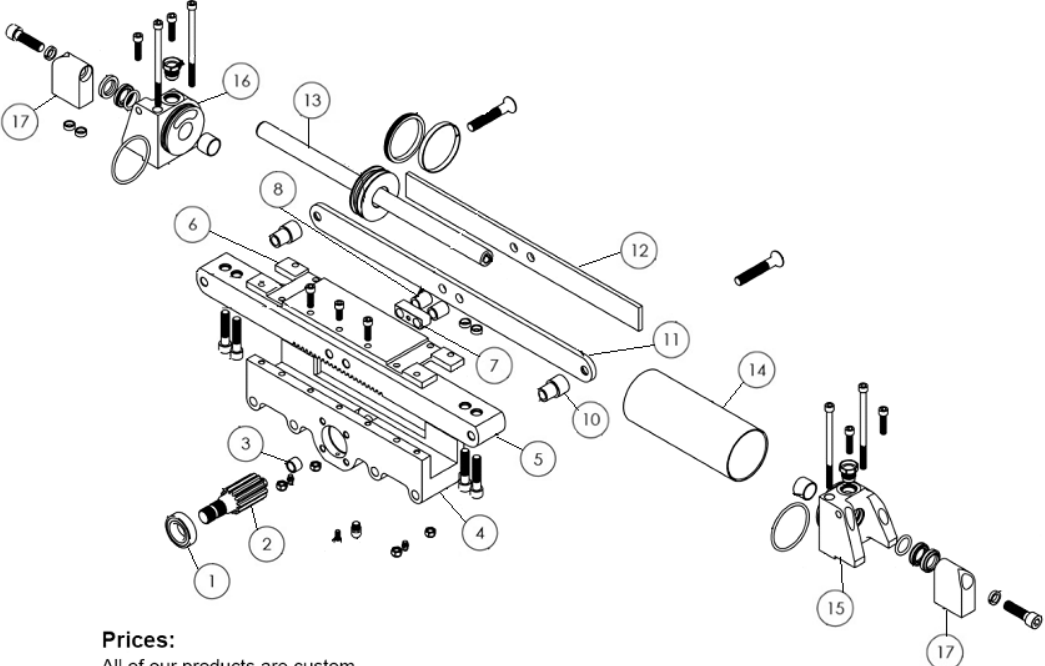

Howe Performance

113 - 3.0 X 6.0 TRAVEL POWER RACK WS 1.5 TO 1

Prices:
 All of our products are custom designed for your application and style of driving.
 Please call for a price quote.
 (619) 561-7764

PART #	DESCRIPTION
113L	LABOR
113S	SEAL KIT
113H	HARDWARE KIT
1	BEARING
2	PINION GEAR
3	BUSHING
4	HOUSING
5	RACK SHAFT
6	TOP PLATE
7	CENTER BLOCK
8	CENTER SPACER
10	OUTER SPACER
11	LONG SLIDER BAR
12	SHORT SLIDER BAR
13	RAM SHAFT W/ PISTON
14	RAM TUBE
15	END CAP RIGHT - RAM ASSEMBLY
16	END CAP LEFT - RAM ASSEMBLY
17	END BLOCK (STEEL)