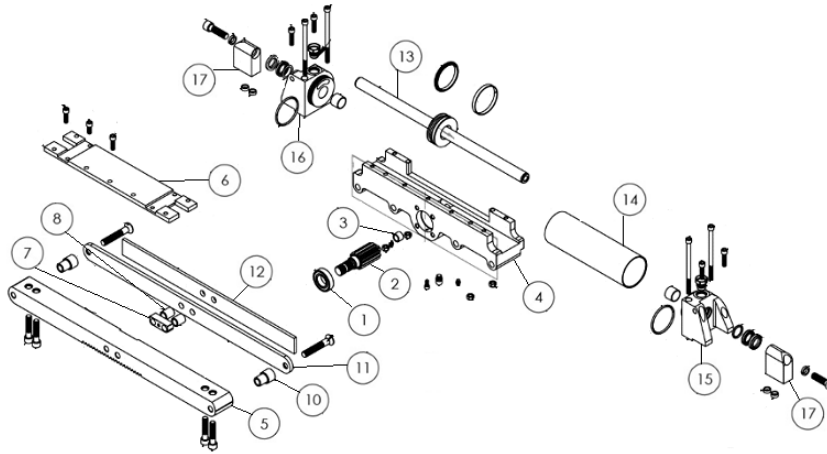

Howe Performance

112 - 2.75 X 7.0 TRAVEL POWER RACK WS 1.5 TO 1

Prices:

All of our products are custom designed for your application and style of driving.
Please call for a price quote.
(619) 561-7764

For Off Hwy use only! All sales are final after 90 days. 15% Restock fee on all returns. No returns on custom parts. Copy of invoice must accompany all returned items.
Not liable for installs or parts modifications.
Seller will not be responsible for any labor time or charges incurred for any reason.

| | |
|------|------------------------------|
| 112L | LABOR |
| 112S | SEAL KIT |
| 112H | HARDWARE KIT |
| 1 | BEARING |
| 2 | PINION GEAR |
| 3 | BUSHING |
| 4 | HOUSING |
| 5 | RACK SHAFT |
| 6 | TOP PLATE |
| 7 | CENTER BLOCK |
| 8 | CENTER SPACER |
| 10 | OUTER SPACER |
| 11 | LONG SLIDER BAR |
| 12 | SHORT SLIDER BAR |
| 13 | RAM SHAFT W/ PISTON |
| 14 | RAM TUBE |
| 15 | END CAP RIGHT - RAM ASSEMBLY |
| 16 | END CAP LEFT - RAM ASSEMBLY |
| 17 | END BLOCK (STEEL) |