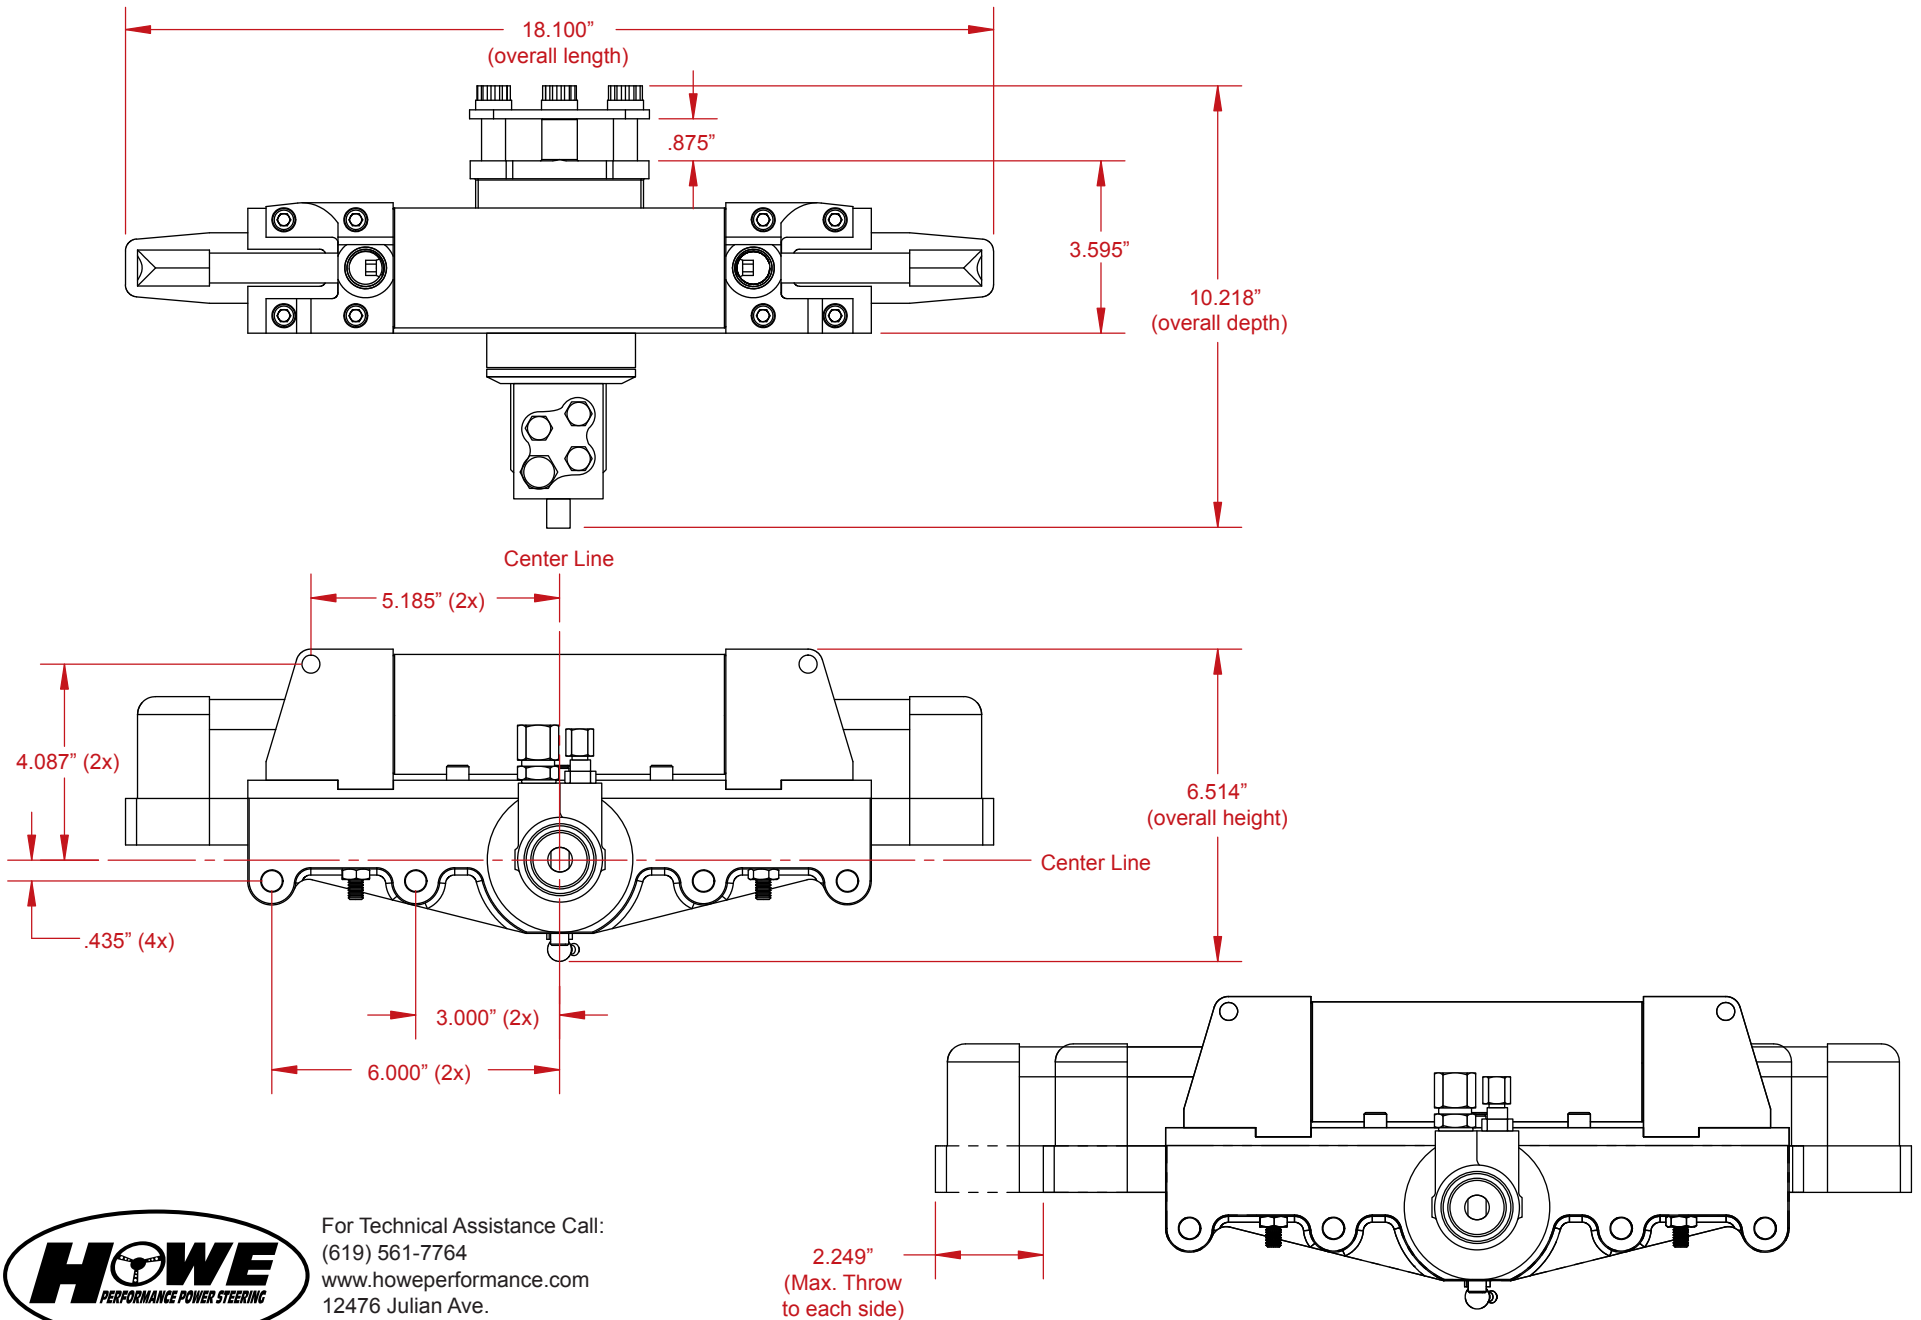

2.5" Power Rack Standard (Part #106) - 1.5:1 Ratio

For Technical Assistance Call:
 (619) 561-7764
www.howepowerperformance.com
 12476 Julian Ave.
 Lakeside, CA 92040