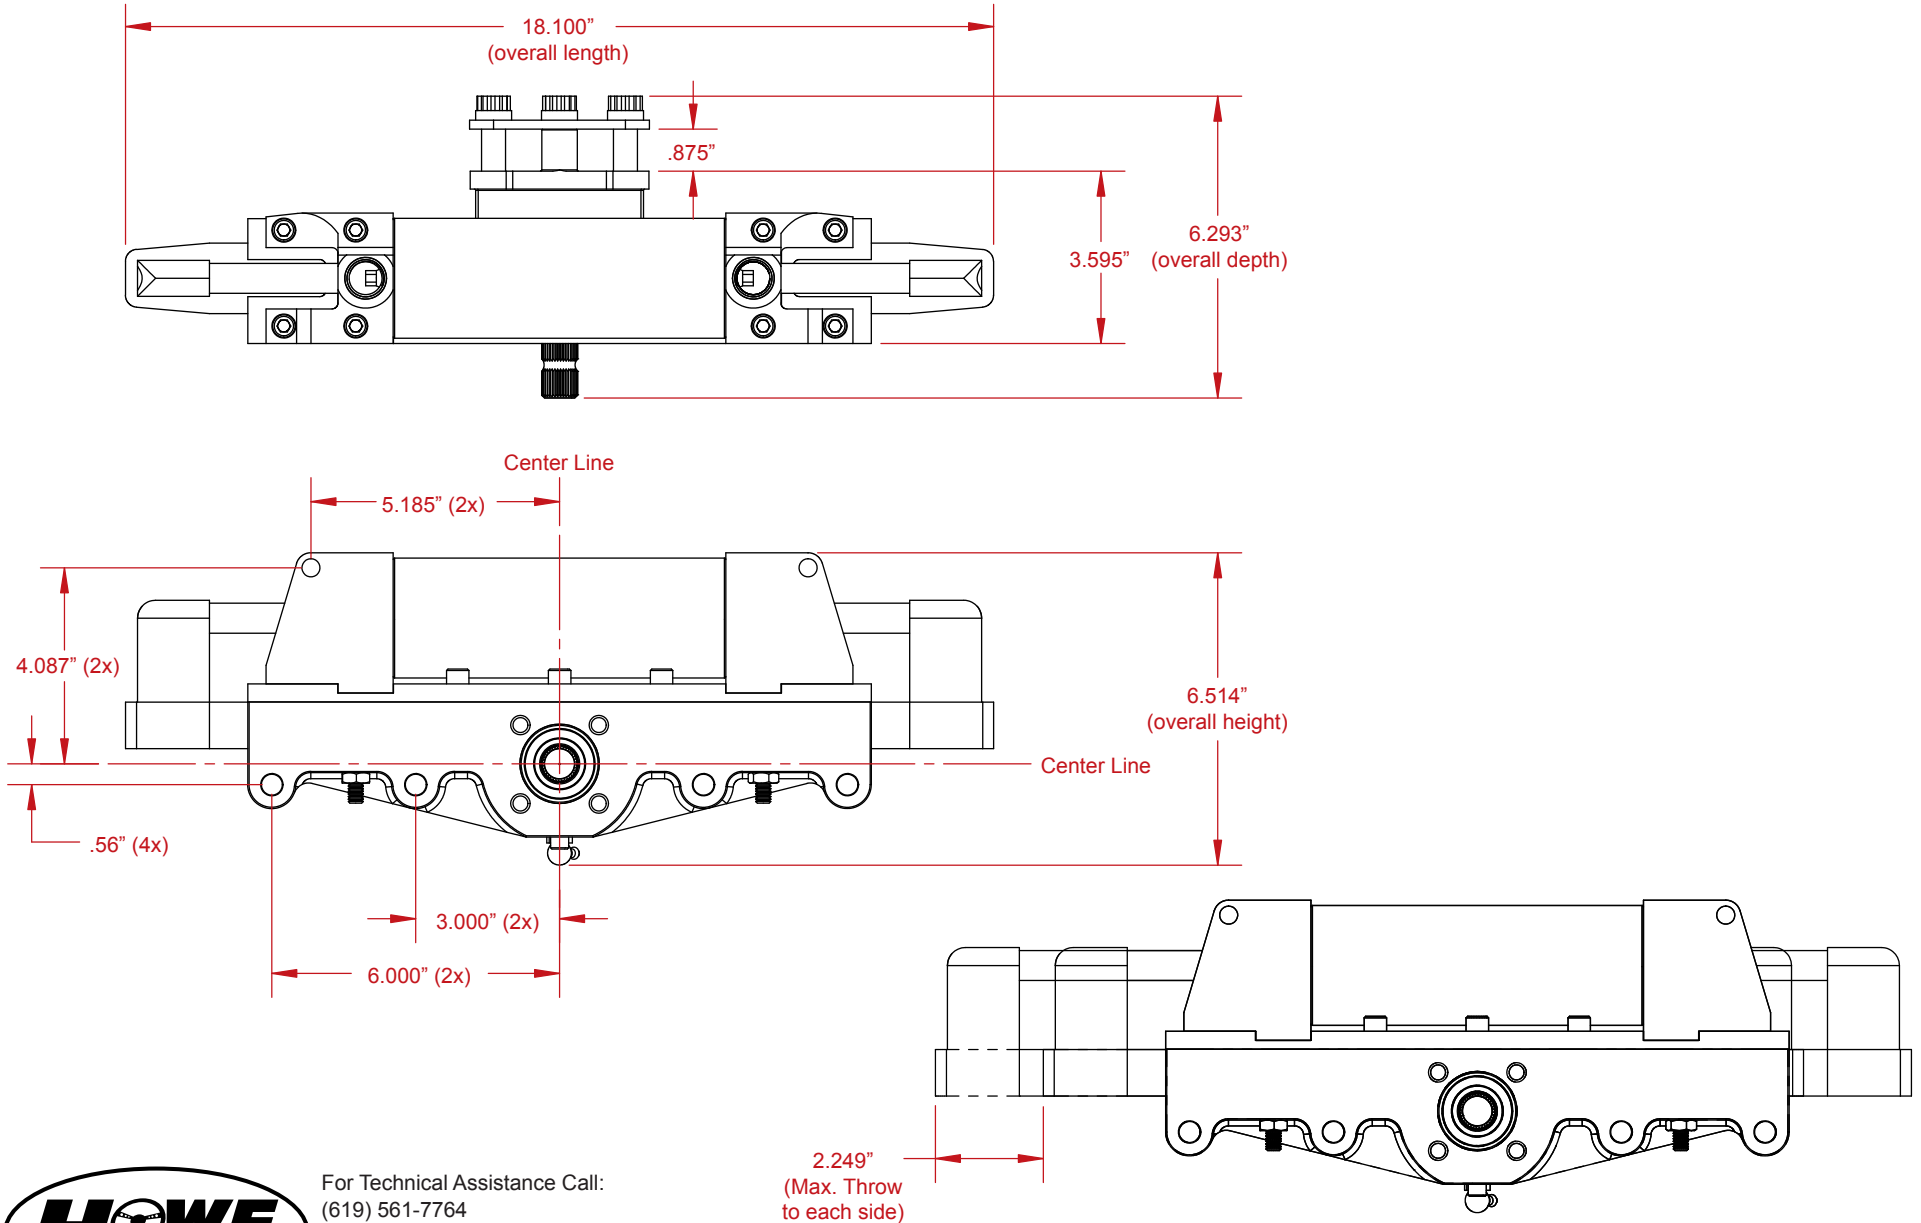

2.5" Power Rack Standard (Part #105) - 1:1 Ratio

For Technical Assistance Call:
(619) 561-7764
www.howepowerperformance.com
12476 Julian Ave.
Lakeside, CA 92040